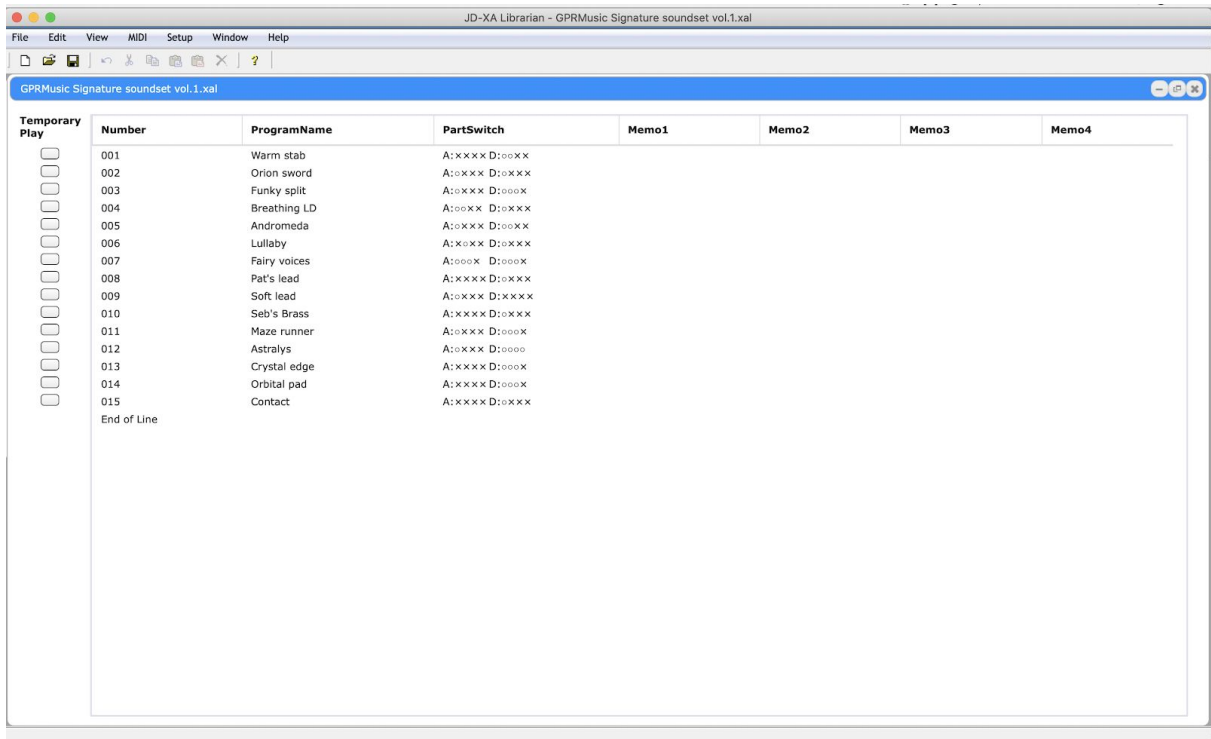

The archive is supplied in two format: a “.xal file” to use with the software JD-XA Librarian in order to load the sounds inside your JD-XA via your computer

and a set of files to store on a USB stick, that has been formatted on your JD-XA. In this last case you can put the files in whatever location you want, even if they are supplied inside the folder named "A".